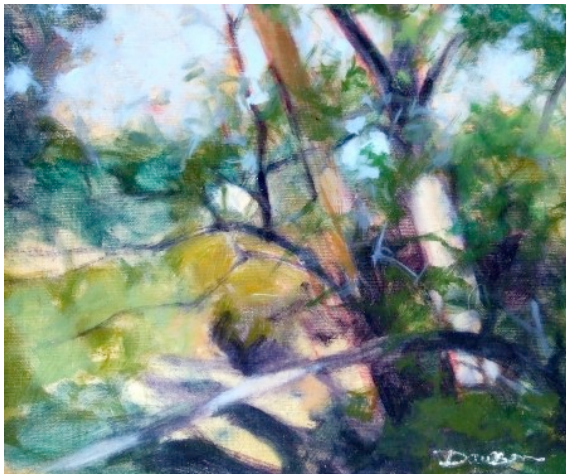

presents a 3-Day Pastel & Oil Workshop with

DOUG DAWSON

“Landscape in Pastel & Oil”

October 21, 22, 23 2011

Friday, Saturday, Sunday 9:00 - 4:00PM

at the **Society of Western Artists Gallery**

2625 Broadway Street Redwood City, CA

Beginner- Advanced Students

\$425 SWA Members \$437 Non-Members

After a successful workshop in 2010, Doug returns to teach new and continuing students. In this pastel and oil workshop, he will teach understanding color harmony; creating and using foreground and background planes; the seven principles used to create the illusion of depth; three powerful types of designs; the field size theory (a recipe for exciting color); the principle of unity and how to use it; how to find good subject matter outside; how to use linear perspective outside; things you should know about painting water. In addition to daily demonstrations, students can expect individual attention with informal critiques each day.

Doug Dawson was born in Oak Park, Ill. He attended Macalester College in St. Paul, Minnesota and Drake University in Des Moines, Iowa. He taught science and art for the Denver Public schools for 6 years. He has taught art for Colorado Institute of Art, Colorado Christian University, and The Art Students League of Denver. He is a founding board member for the The Art Students League of Denver, where he presently teaches a Plein Air class and a Studio Landscape class. He teaches 8 to 10 workshops around the country each year.